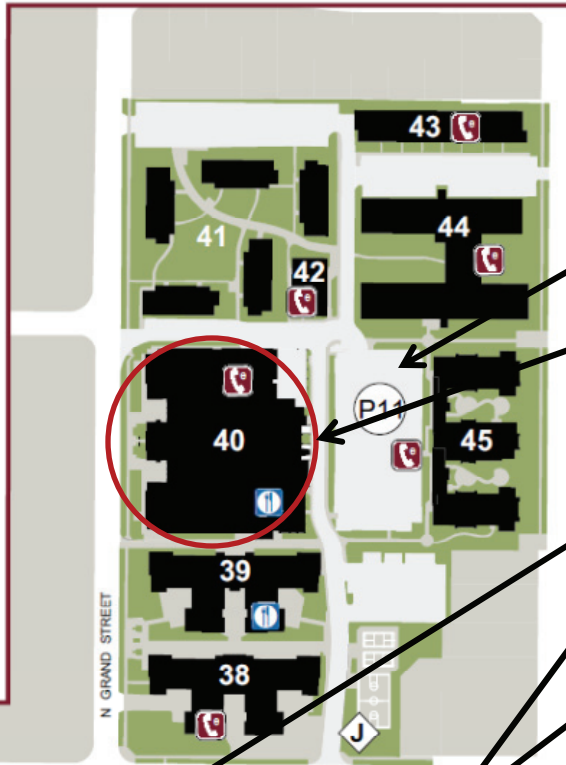

**Parking**

- Argyros Forum Lot (P5)
- Barrera Parking Structure (P7)
- Cypress Avenue Lot (P10)
- Hashinger Lot (P6)
- Knott Studios Lot (P8)
- Lastinger Parking Structure (underground) (P4)
- Memorial Hall Lot (P1)
- Miller Parking Structure (P11)
- Orange Street Lot (P3)
- Palm Avenue Lot (P9)
- Visitor's Parking (P2)
- West Palm Industrial Parking Lot (P12)

**Places of Interest**

- Attallah Piazza (C)
- Bert C. Williams Mall (A)
- Chapman Plaza (D)
- Chapman Columbarium (L)
- Gentle Springs Plaza (K)
- Global Citizens Plaza\*\* (I)
- Liberty Plaza (Berlin Wall) (B)
- McCardle Events Plaza (E)
- Panther Plaza (H)
- Residence Area Outdoor Recreation (J)
- Tennis Courts (G)
- Wilson Field (F)

\* Open Fall 2009  
 \*\* Open Spring 2009

2013 南加州春季  
 教師研討會暨行  
 政人員研討會  
 場地分佈圖

- P11-停車場
- #40-餐廳  
Randall Dining  
commons
- P4-停車場
- P5-停車場
- #6-上課地點  
Beckman Hall
- #1-專題演講  
auditorium